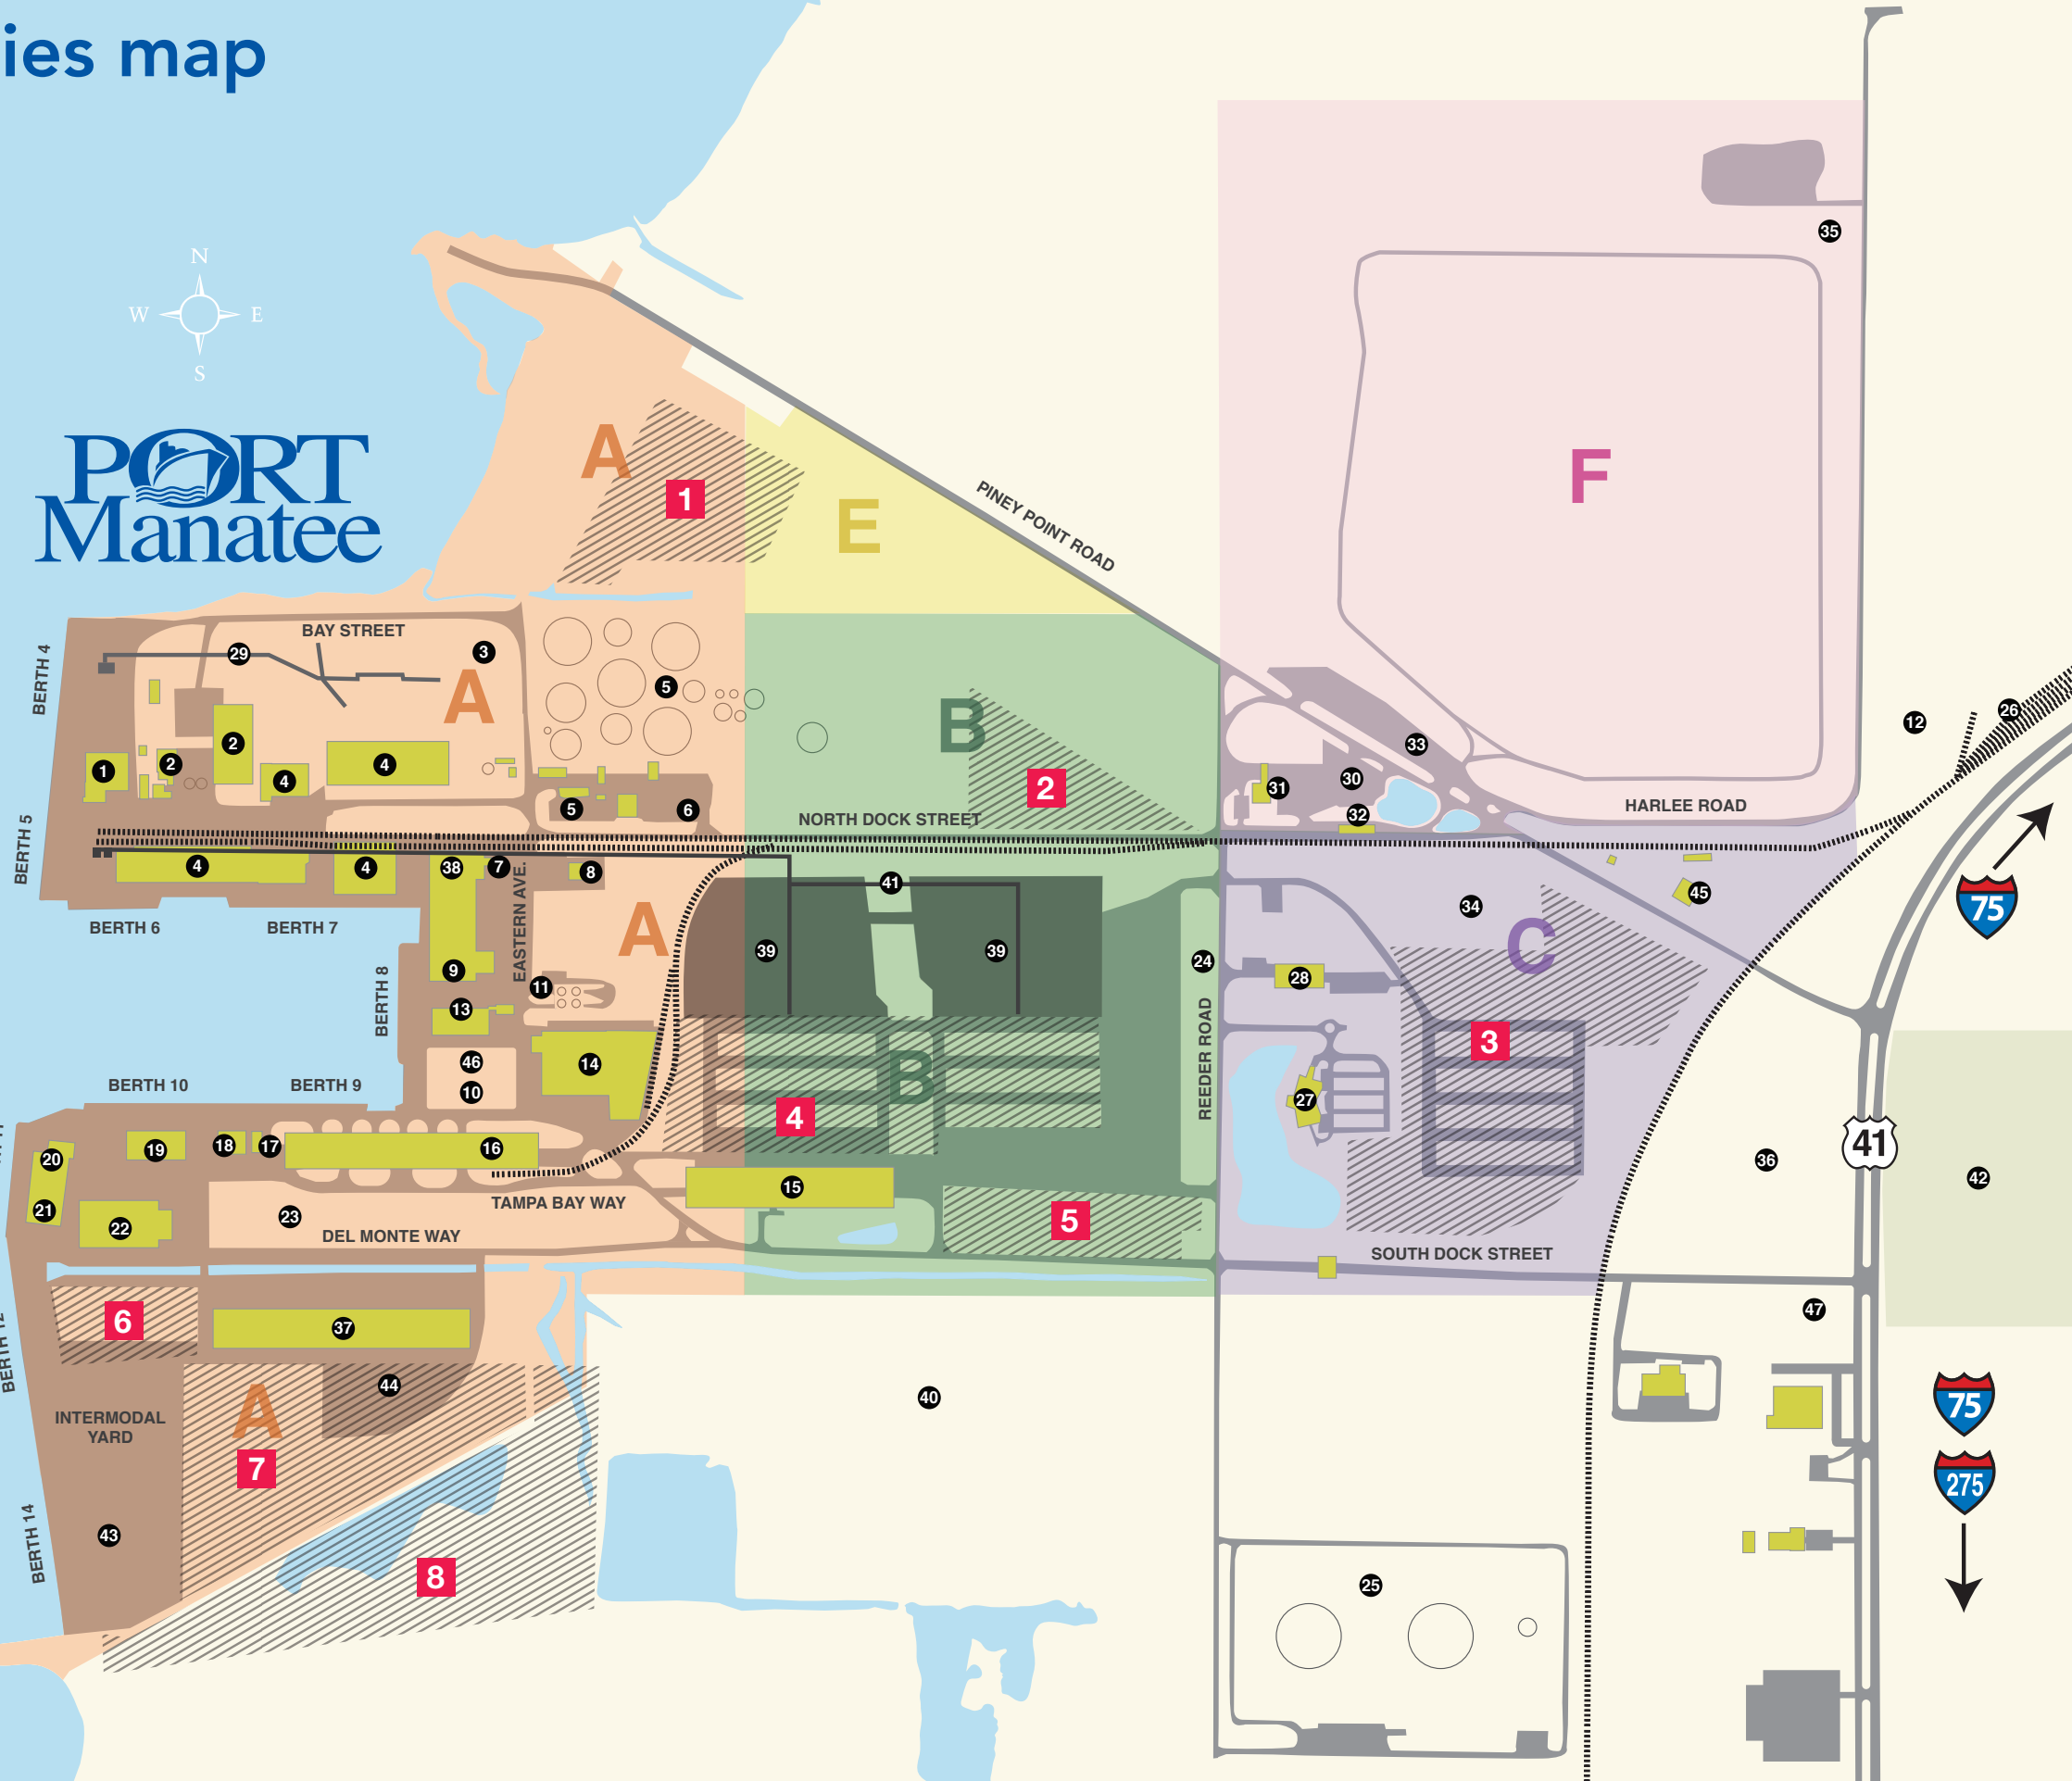

Facilities map

Tenants & facilities

- 1 ..... Transit Shed #3
- 2 ..... Argos
- 3 ..... Carver Maritime
- 4 ..... Kinder Morgan
- 5 ..... TransMontaigne Product Services Inc.
- 6 ..... TransMontaigne Laboratories
- 7 ..... Anchor House Mission
- 8 ..... FMT Shop
- 9 ..... Transit Shed #2 - Chill
- 10 ..... Berth 8 Pad
- 11 ..... Suwanee American Cement
- 12 ..... Port Manatee Scrap Metal
- 13 ..... Transit Shed #1
- 14 ..... Alpico International
  Transit Shed #7 • Harris Intermodal Complex
- 15 ..... Port Manatee Forestry Terminal (PMFT) -
  Arrow Terminals
  Transit Shed #10
- 16 ..... Transit Shed #9
  World Direct Shipping Office / FMT
- 17 ..... Transit Shed #5
- 18 ..... US Customs and Border Protection
  US Department of Agriculture • Cruise Terminal
- 19 ..... Port Manatee Administration Offices
  Logistec USA Inc. • Chill Transit Shed #4
- 20 ..... Del Monte Fresh Produce Office
- 21 ..... Del Monte Fresh Produce
  Chill Transit Shed #6
- 22 ..... Chill Transit Shed #8
- 23 ..... Container Yard w/Reefer Plugs
- 24 ..... Port Manatee Open Storage
  Zone B Truck Queuing/Storage
- 25 ..... FPL/Transtate Pipeline
- 26 ..... CSX Interchange Tracks
- 27 ..... Intermodal Building • MCPA Chambers
  International Trade Hub at Port Manatee
  AME Salt • DMT
- 28 ..... Operations & Maintenance Building
- 29 ..... Carver Maritime Conveyer
- 30 ..... Truck Queuing Facilities
- 31 ..... Access Control Center
- 32 ..... Scale House
- 33 ..... Supplemental Parking
- 34 ..... Logistec Gulf Coast Cargo Pad
- 35 ..... Florida Fish and Wildlife Conservation
- 36 ..... Port Manatee Commerce Center
- 37 ..... Transit Shed #11
- 38 ..... Transit Shed #2 - Dry
- 39 ..... Martin Marietta Materials Aggregate Yard
- 40 ..... Vecenergy
- 41 ..... Martin Marietta Conveyor System
- 42 ..... Air Products
- 43 ..... Intermodal Yard
- 44 ..... Laydown Area w/Reefer Plugs
- 45 ..... Manatee Ship Repair and Fabrication
- 46 ..... Manatee Truck and Trailer Wash
- 47 ..... Port Plaza

Available lots

1. 10 acres, 0.37 mile from the dock
2. 6.5 acres, 0.45 mile from the dock
3. 26 acres, 0.76 mile from the dock
4. 21 acres, 0.22 mile from the dock
5. 6.5 acres, 0.45 mile from the dock
6. 5 acres, 130 feet from the dock
7. 21 acres, 520 feet from the dock
8. 24 acres, 130 feet from the dock
9. 52 acres, 1 mile from the dock,
  located off port
10. 10 acres, 1.7 miles from the dock,
  located off port